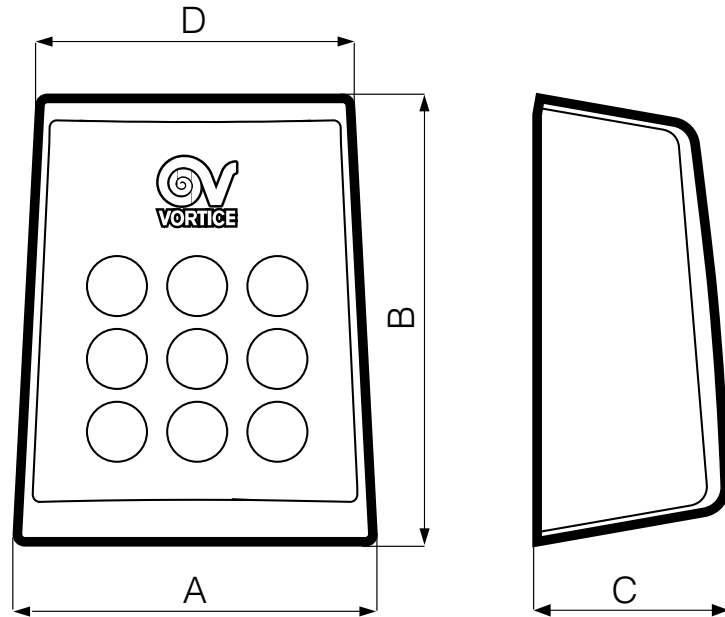

## KEY FEATURES

- ◆ Exclusive aesthetics.
- ◆ Compact size, facilitating installation in small sized rooms too.
- ◆ Automatic operation: the hand dryer is fitted with an infra-red device that automatically starts the product when hands enter the sensor detection field; sensor sensitivity can be adjusted (from 0 to 35 cm), by means of a trimmer mounted on inner PCB.
- ◆ Safe and reliable use, thanks to devices protecting motor and heating element.
- ◆ Anti-vandal protection: the product automatically stops when intake grill and/or nozzle are, accidentally or intentionally, blocked.
- ◆ Easy installation and maintenance: all inner components are directly accessible by removing the front cover.
- Low emissions of pollutants: absence of universal motor brushes prevents dispersion in air of carbon residues.

## DIMENSIONS

	A	B	C	D	E
OPTIMAL DRY AUTOMATIC WHITE GOLD	416	477	317	195	195

Dimensions (mm)