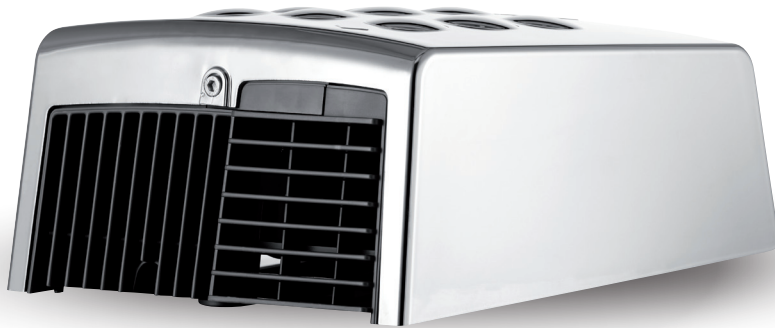

# OPTIMAL DRY AUTOMATIC WHITE GOLD

Automatic hand dryer ideal for installation in elegant service rooms

Optimal Dry Automatic  
White Gold code 19218

## KEY FEATURES

- ◆ Exclusive aesthetics.
- ◆ Compact size, facilitating installation in small sized rooms too.
- ◆ Automatic operation: the hand dryer is fitted with an infra-red device that automatically starts the product when hands enter the sensor detection field; sensor sensitivity can be adjusted (from 0 to 35 cm), by means of a trimmer mounted on inner PCB.
- ◆ Safe and reliable use, thanks to devices protecting motor and heating element.
- ◆ Anti-vandal protection: the product automatically stops when intake grill and/or nozzle are, accidentally or intentionally, blocked.
- ◆ Easy installation and maintenance: all inner components are directly accessible by removing the front cover.
- Low emissions of pollutants: absence of universal motor brushes prevents dispersion in air of carbon residues.