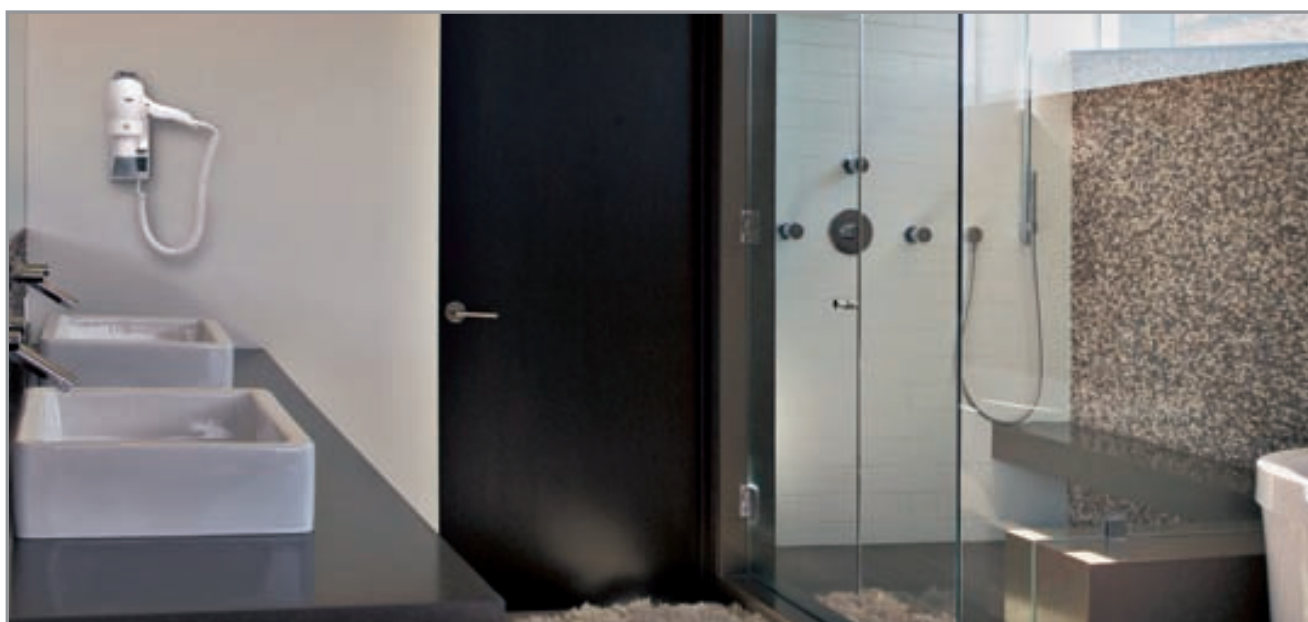

APPLICATIONS