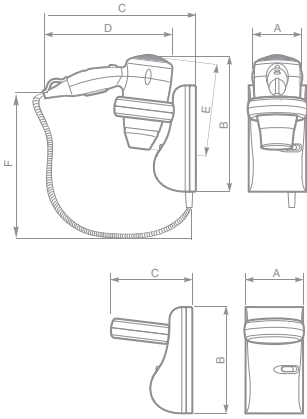

VORT FOHN

DIMENSIONS