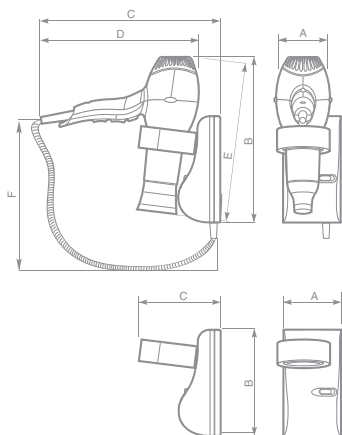

VORT FOHN

NEW

VORT FOHN 1600 PLUS (razor sockets)
Code 70925

VORT FOHN 1600
Code 70923

GUN-TYPE WALL MOUNTED HAIR DRYER

Range and product specifications

- 2 models - with and without razor socket.
- Gun-type wall mounted hairdryer.
- PLUS version equipped with razor sockets for 240 V / 50 Hz and 120 V / 60 Hz power. Wall holder switch disconnects the mains power supply.
- Moulded hair dryer in self-extinguishing V0 ABS.
- Cord length 600 mm to 2200 mm (approx.).
- 2 speeds.
- 3 power settings.
- Automatic shutoff when button released.
- Heating element protected from overheating by automatic reset thermal cutout.

VORT FOHN

DIMENSIONS

Models	Code	A	B	C	D	E	F	Kg
VORT FOHN 1600 PLUS	70925	110	290	290	270	230	520	Hair dryer Holder 0.49 + 0.63
VORT FOHN 1600	70923	110	290	1290	270	230	520	Hair dryer Holder 0.49 + 0.23